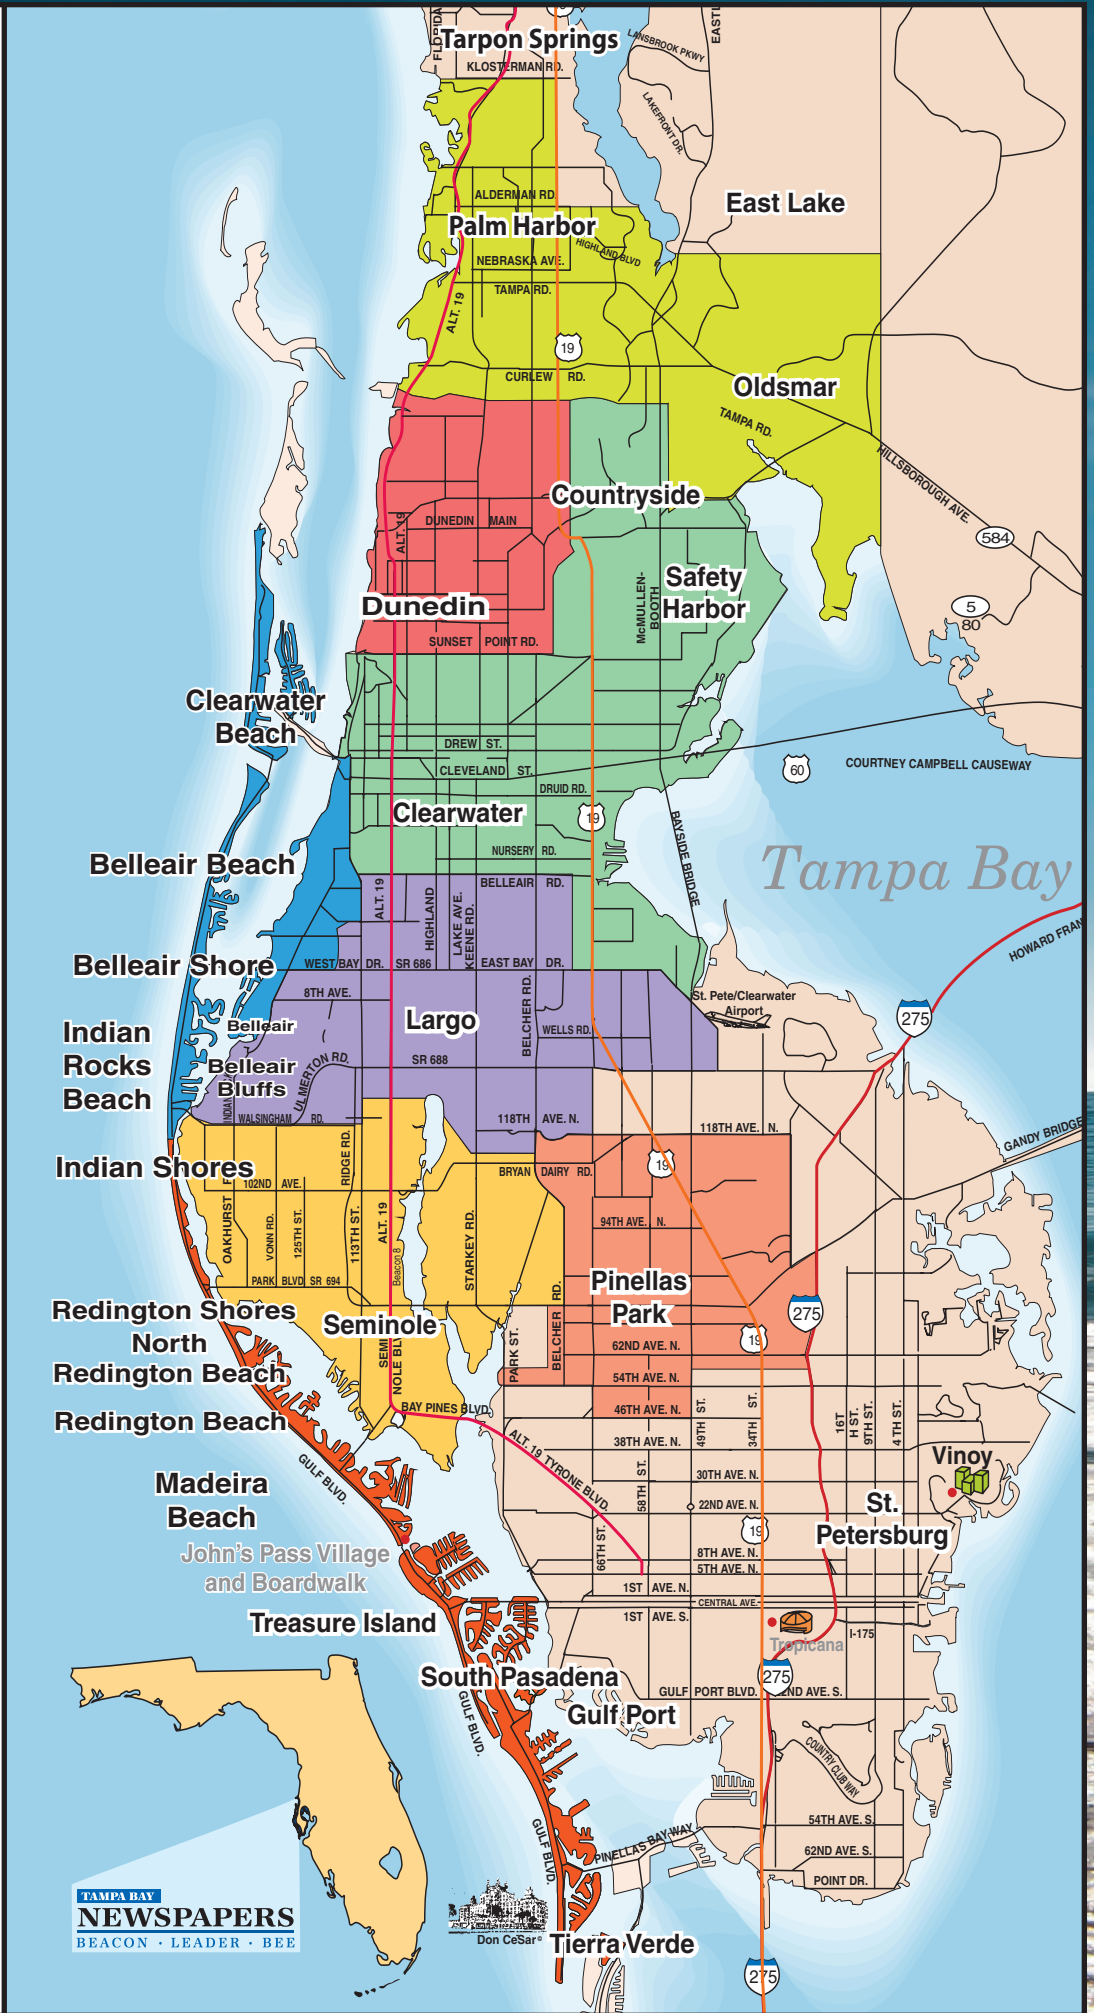

TAMPA BAY

NEWSPAPERS

BEACON · LEADER · BEE

CIRCULATION

PALM HARBOR/OLDSMAR BEACON

- East Lake, Palm Harbor
- 22,000 (monthly)
 - Zip Codes: 34677, 34683, 34684,

DUNEDIN BEACON

- Dunedin
- 19,400 (monthly)
 - Zip Codes: 33755, 34683, 34698

CLEARWATER BEACON

- Clearwater, Countryside, Safety Harbor
- 25,250
 - Zip Codes: 33755, 33756, 33759, 33761, 33763, 33764, 33765, 34695

THE BEE

- Belleair, Belleair Bluffs, Belleair Beach, Clearwater Beach, Belleair Shore, Indian Rocks Beach
- 12,100
 - Zip Codes: 33756, 33767, 33770, 33785, 33786

LARGO LEADER

- Largo
- 24,300
 - Zip Codes: 33756, 33760, 33764, 33770, 33771, 33773, 33774, 33778

SEMINOLE BEACON

- Seminole
- 27,700
 - Zip Codes: 33708, 33772, 33773, 33774, 33776, 33777, 33778

BEACH BEACON

- Indian Shores, Gulfport, Madeira Beach, N. Redington Beach, St. Pete Beach, Redington Shores, S. Pasadena, Redington Beach, Tierra Verde, Treasure Island
- 14,200
 - Zip Codes: 33706, 33707, 33708

TAMPA BAY
NEWSPAPERS
 BEACON · LEADER · BEE